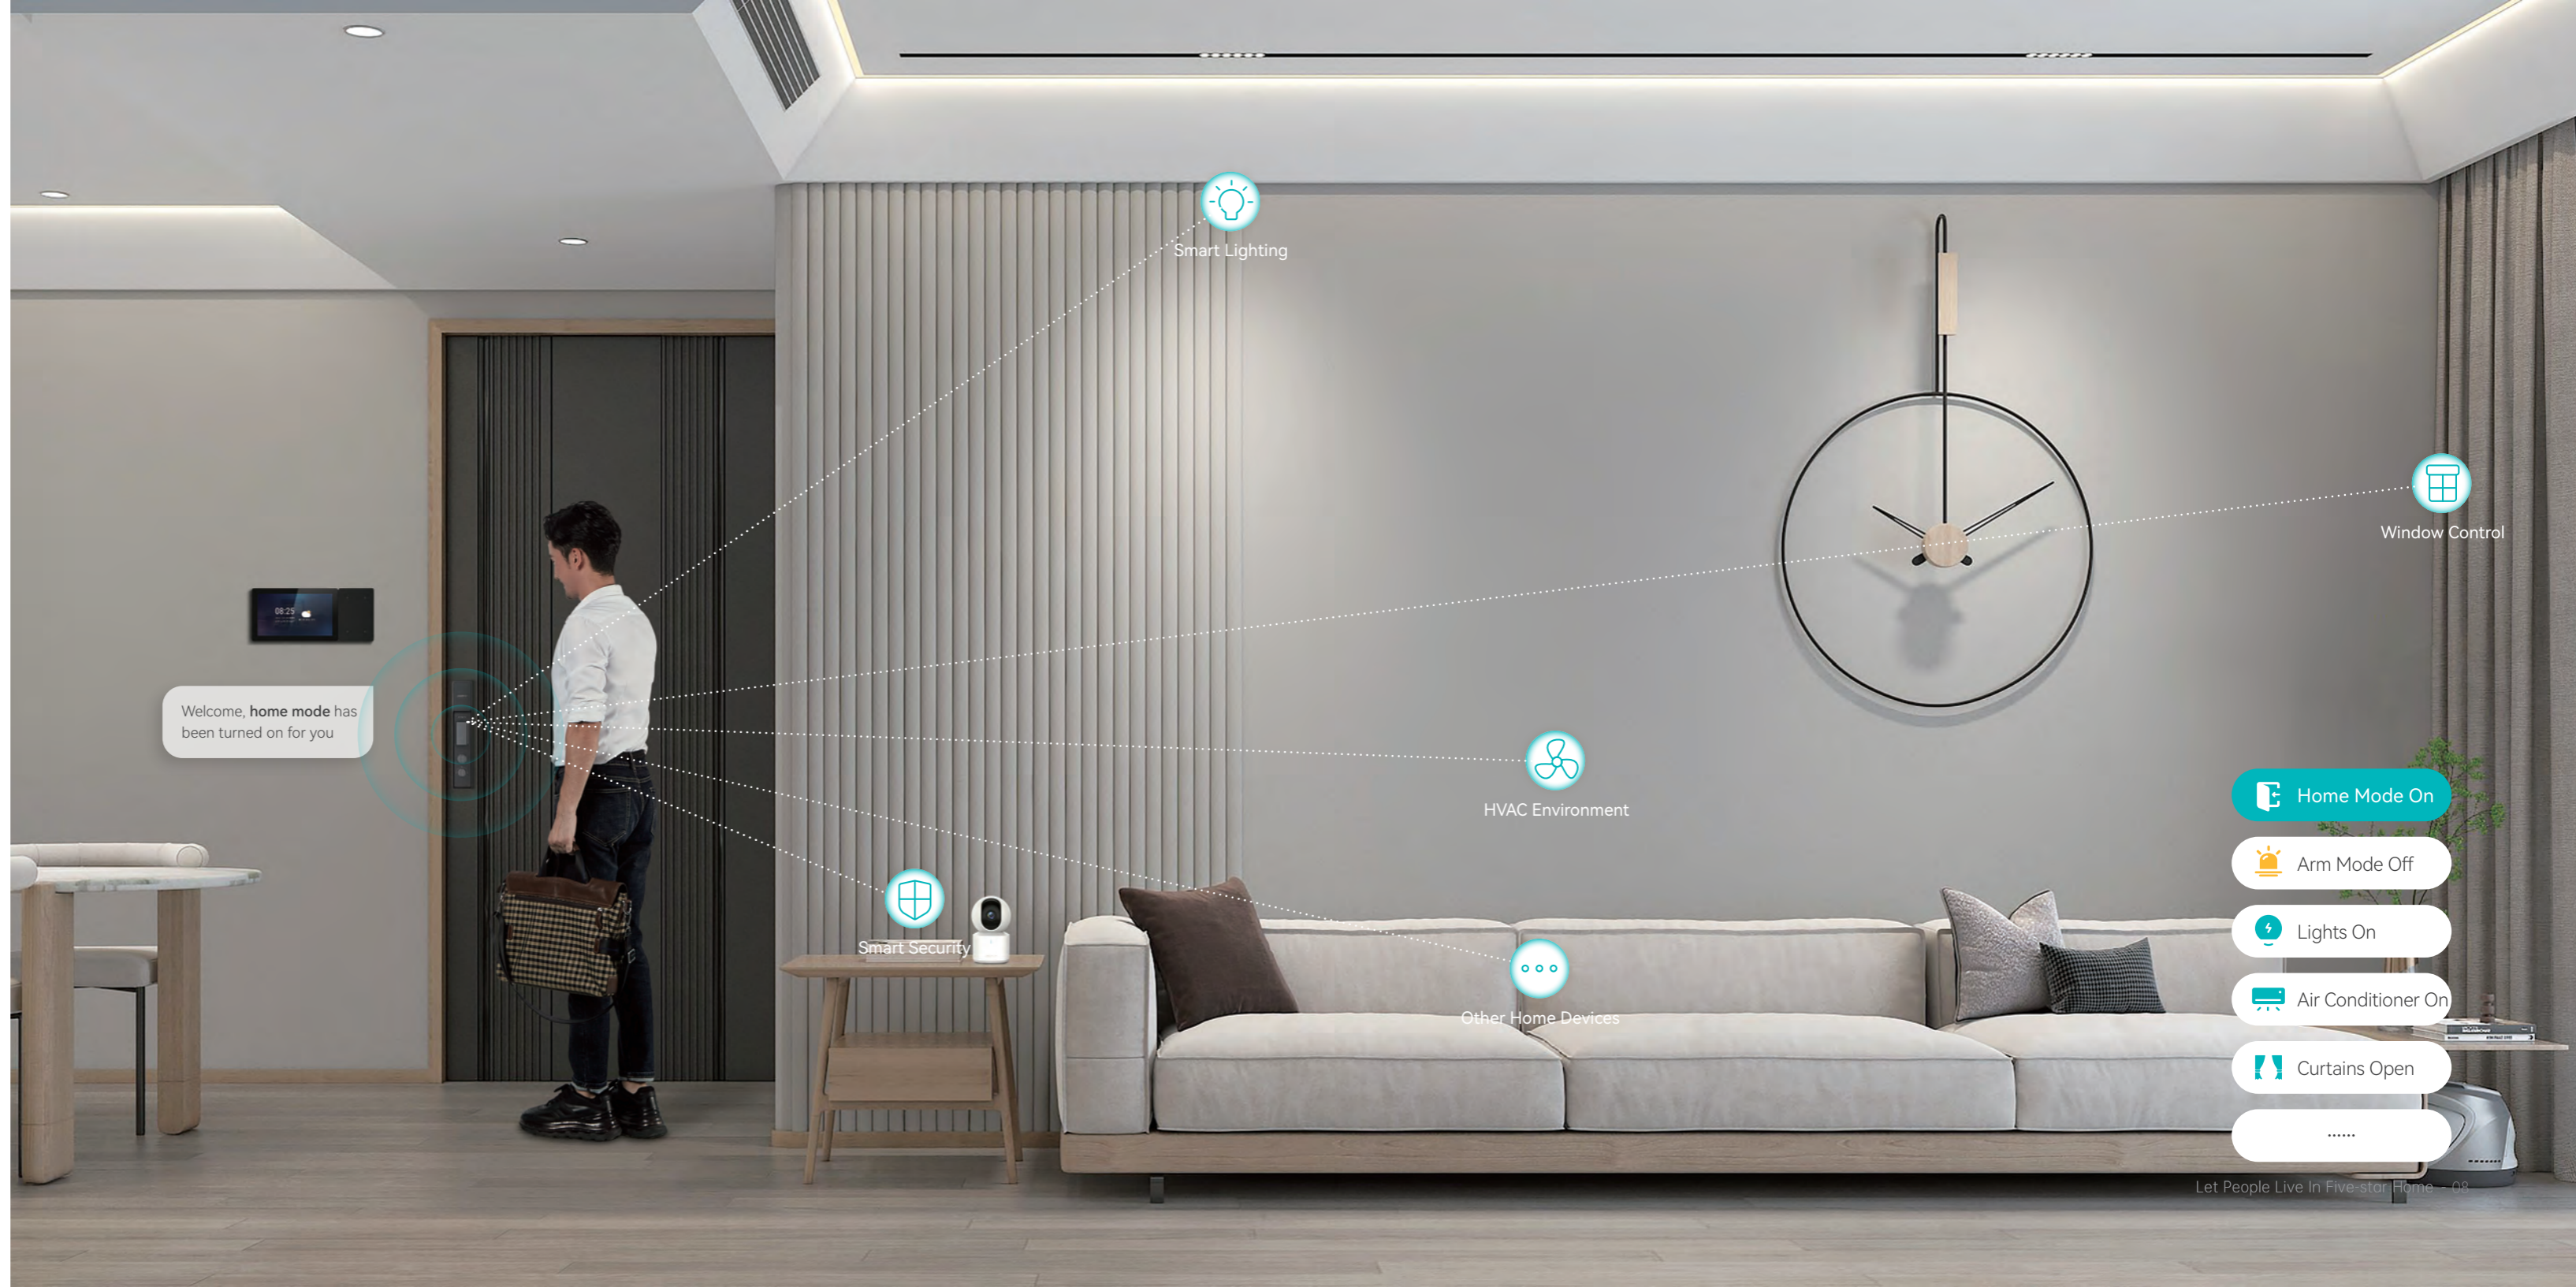

The solutions are flexible and suitable for the whole family

Face Recognition | Fingerprint Unlock | Password Unlock | Temporary Password Unlock | App Unlock | Card Unlock | Key Unlock

Home Linked

Smart Lock Solution

Program overview

The solution uses smart locks as the entrance devices to smart homes, making full use of Internet of Things, Internet, cloud computing, AI and other technologies. It can be remotely controlled and viewed in real time through mobile phones, allowing you and your home to be connected to the Internet at all times. It supports a large number of ecological smart products, combines with preset smart linkage solutions, and uses smart gateways to intelligently open personalized home scenes when different roles open the door, realizing whole-house intelligence. Make going home more ritualistic and enjoy a comfortable life.

Welcome, **home mode** has been turned on for you

Smart Lighting

Window Control

HVAC Environment

Smart Security

Other Home Devices

Home Mode On

Arm Mode Off

Lights On

Air Conditioner On

Curtains Open

.....

Program Topology

Solution Features

Whole house interconnection, enjoy smart life

Linked with smart home devices, achieve rich linkage effects when unlocking and enjoy a portable and beautiful smart life.