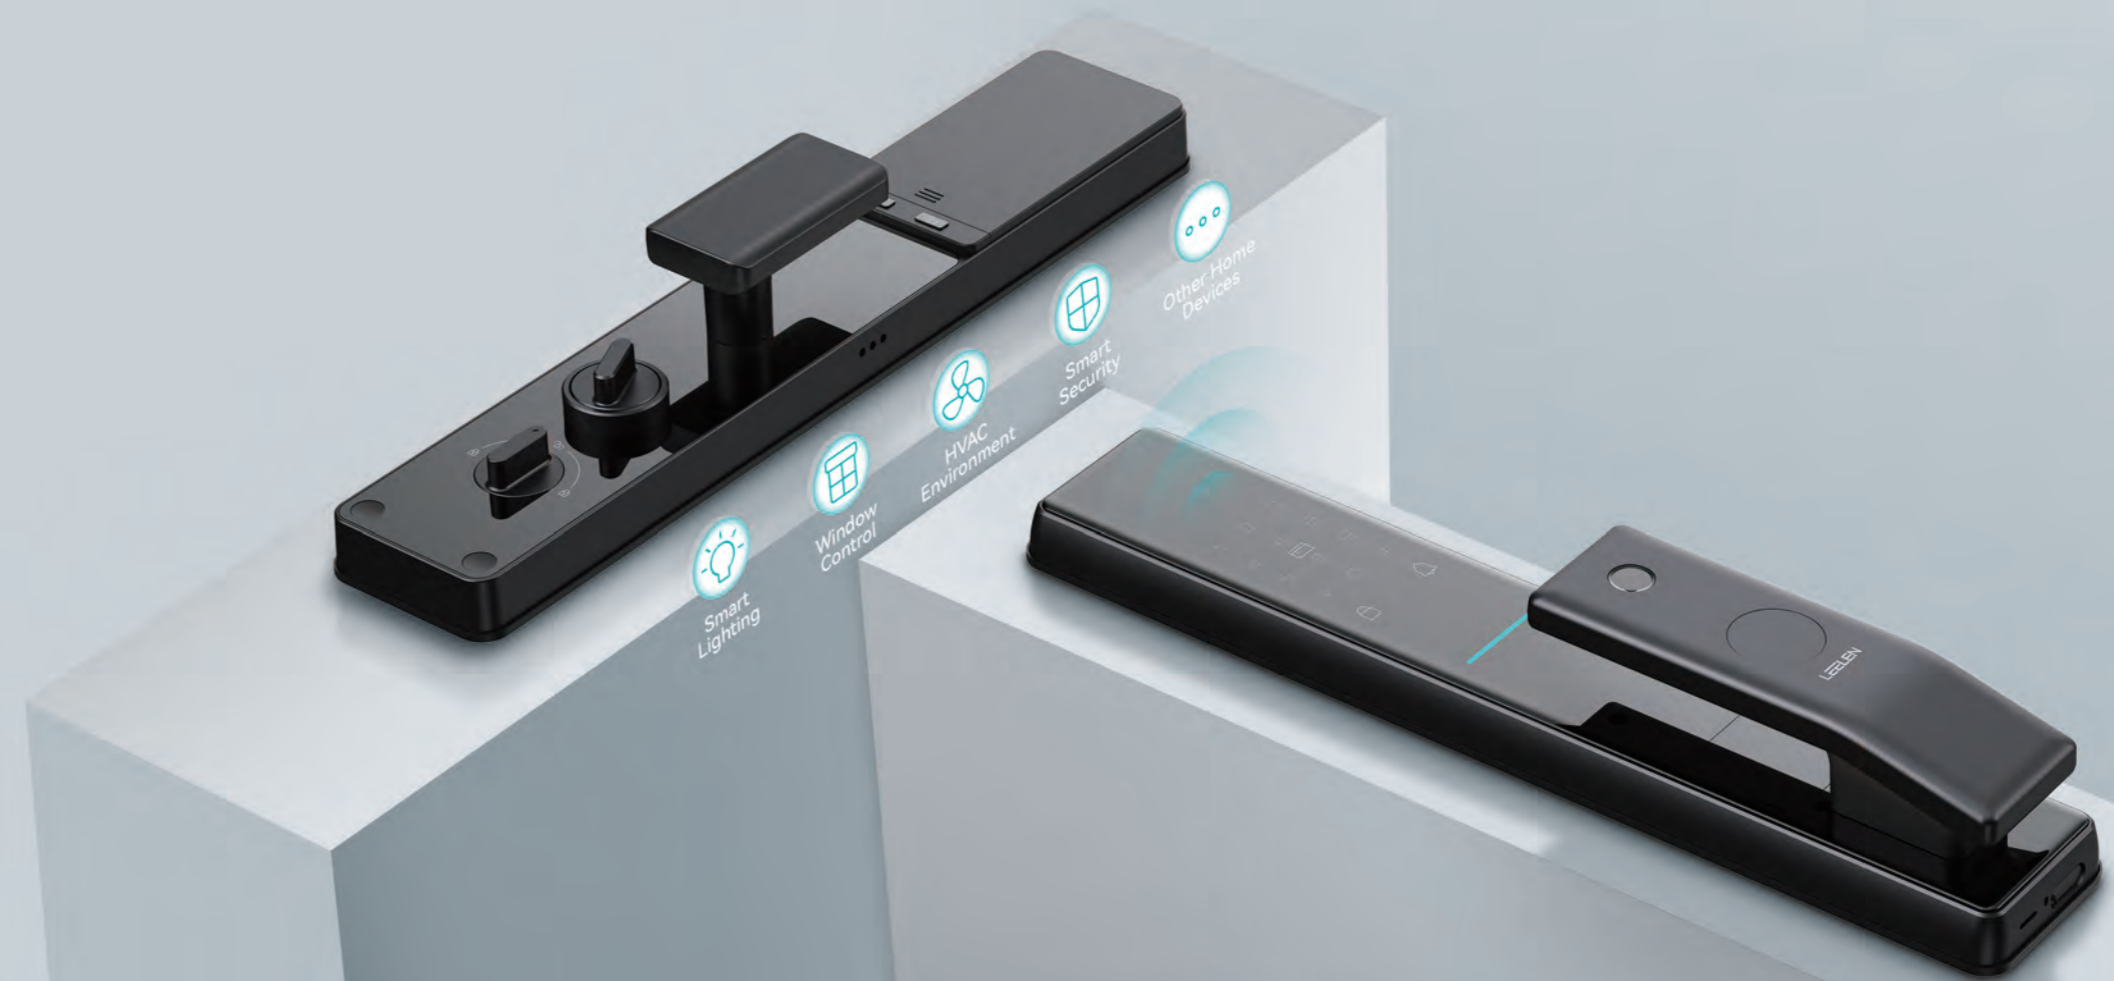

The switch operation is clear, and the mechanical handle can be opened quickly for emergency escape in case of danger. It can communicate with Apps and Indoor Smart Control Panels via video intercom, making communication without boundaries. Push lock picking and hijacking alarms, and the property management team will be informed and dealt with in time.

Door Lock Capacity/ 100 Fingerprints, 50 Sets of Passwords, 100 Cards
Power Supply Mode/ 5000mAh Lithium Battery, With Type-C Emergency Power Interface
Unlock Mode/ Fingerprint, Password, Card, Key, Temporary Password, App, Smart Control Panel

-  **Ultra-wide Angle Lens**
-  **Video Intercom by Doorbell**
-  **Residency Alarm**
-  **Sturdy Aluminum Alloy Panel**
-  **3D Tempered Glass Panel**
-  **7 Ways to Unlock**

T03 W Full-automatic Smart Lock

Enjoy Life With Remote
Control AI

● Black

● Bronze

- APP Remote Control
- Personalized Home Linkage
- Independent Doorbell
- Anti-little Black Box Opening
- Explosion-proof, Prying-proof and Test-opening
- Fully Automatic Switch Lock
- 3D Tempered Glass Panel
- 6 Ways to Unlock