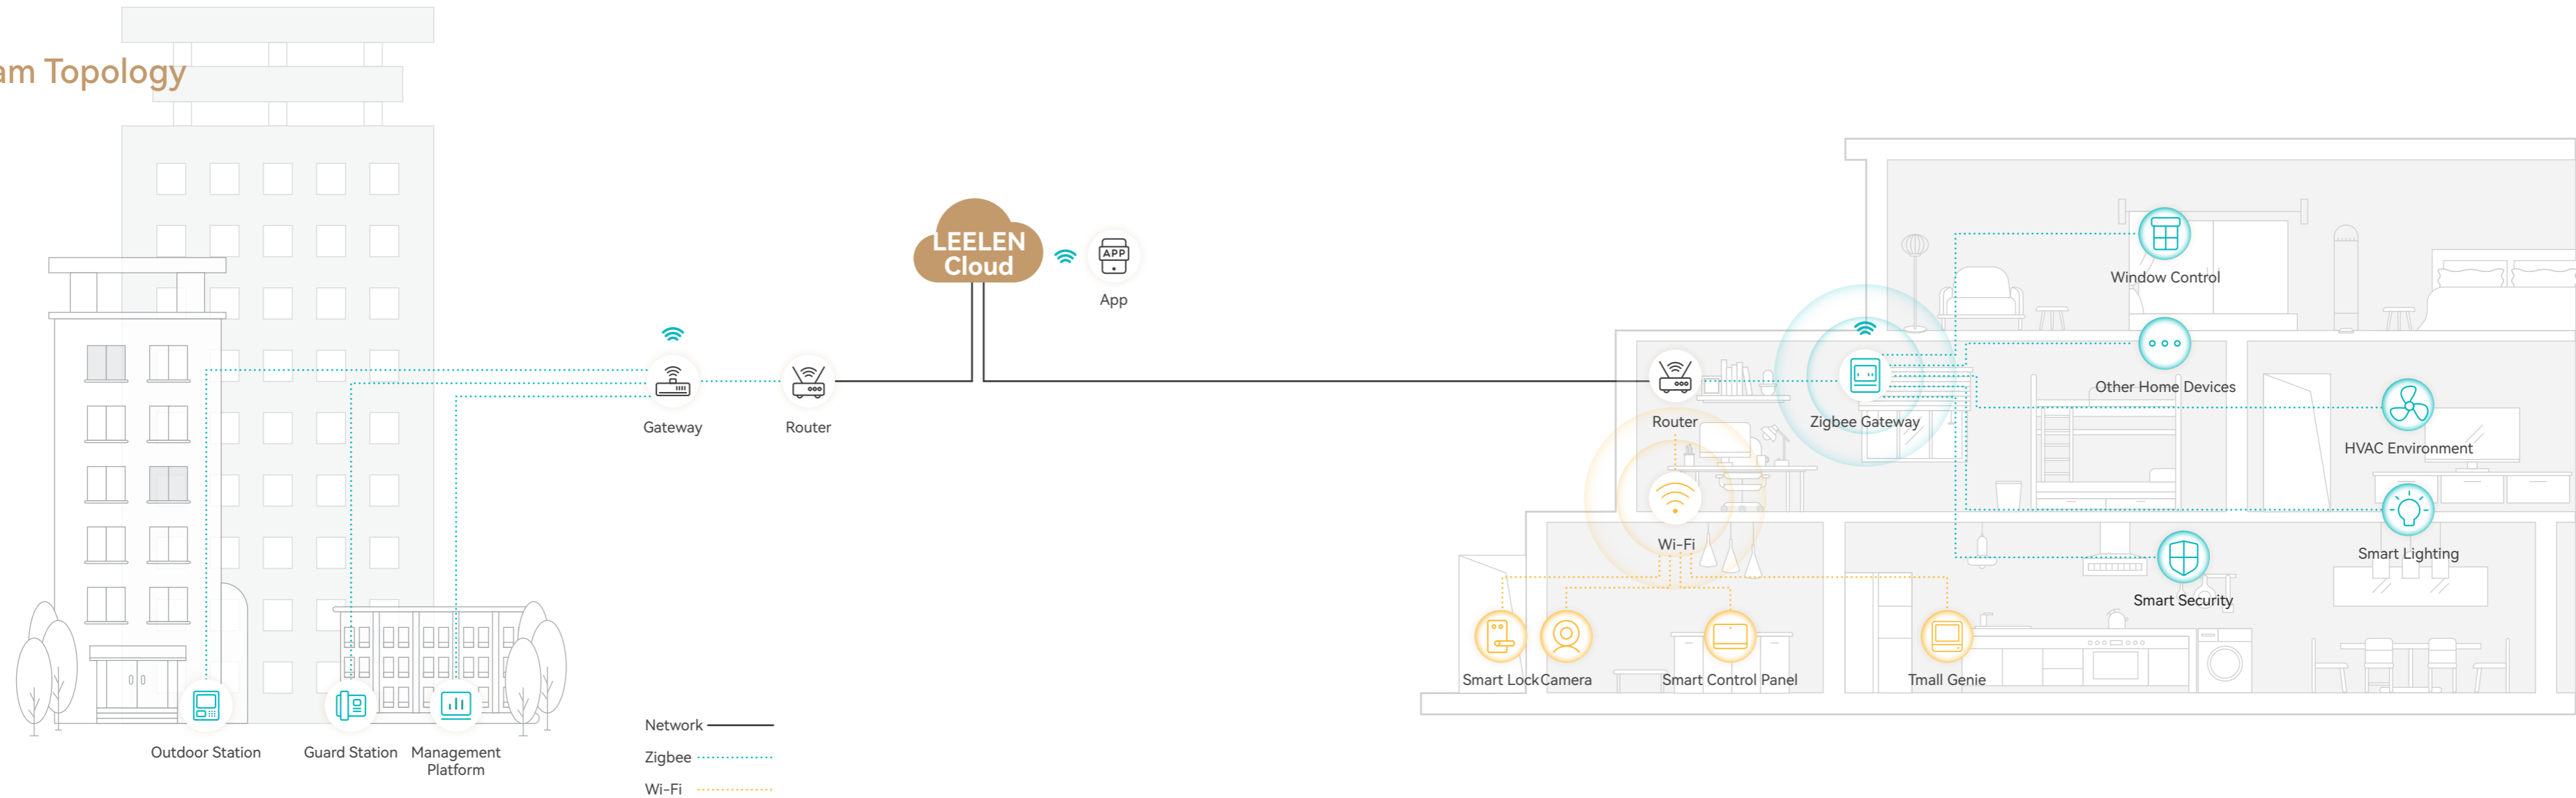

Program Topology

Community

Home

Wi-Fi and Zigbee gateway can be mixed in network