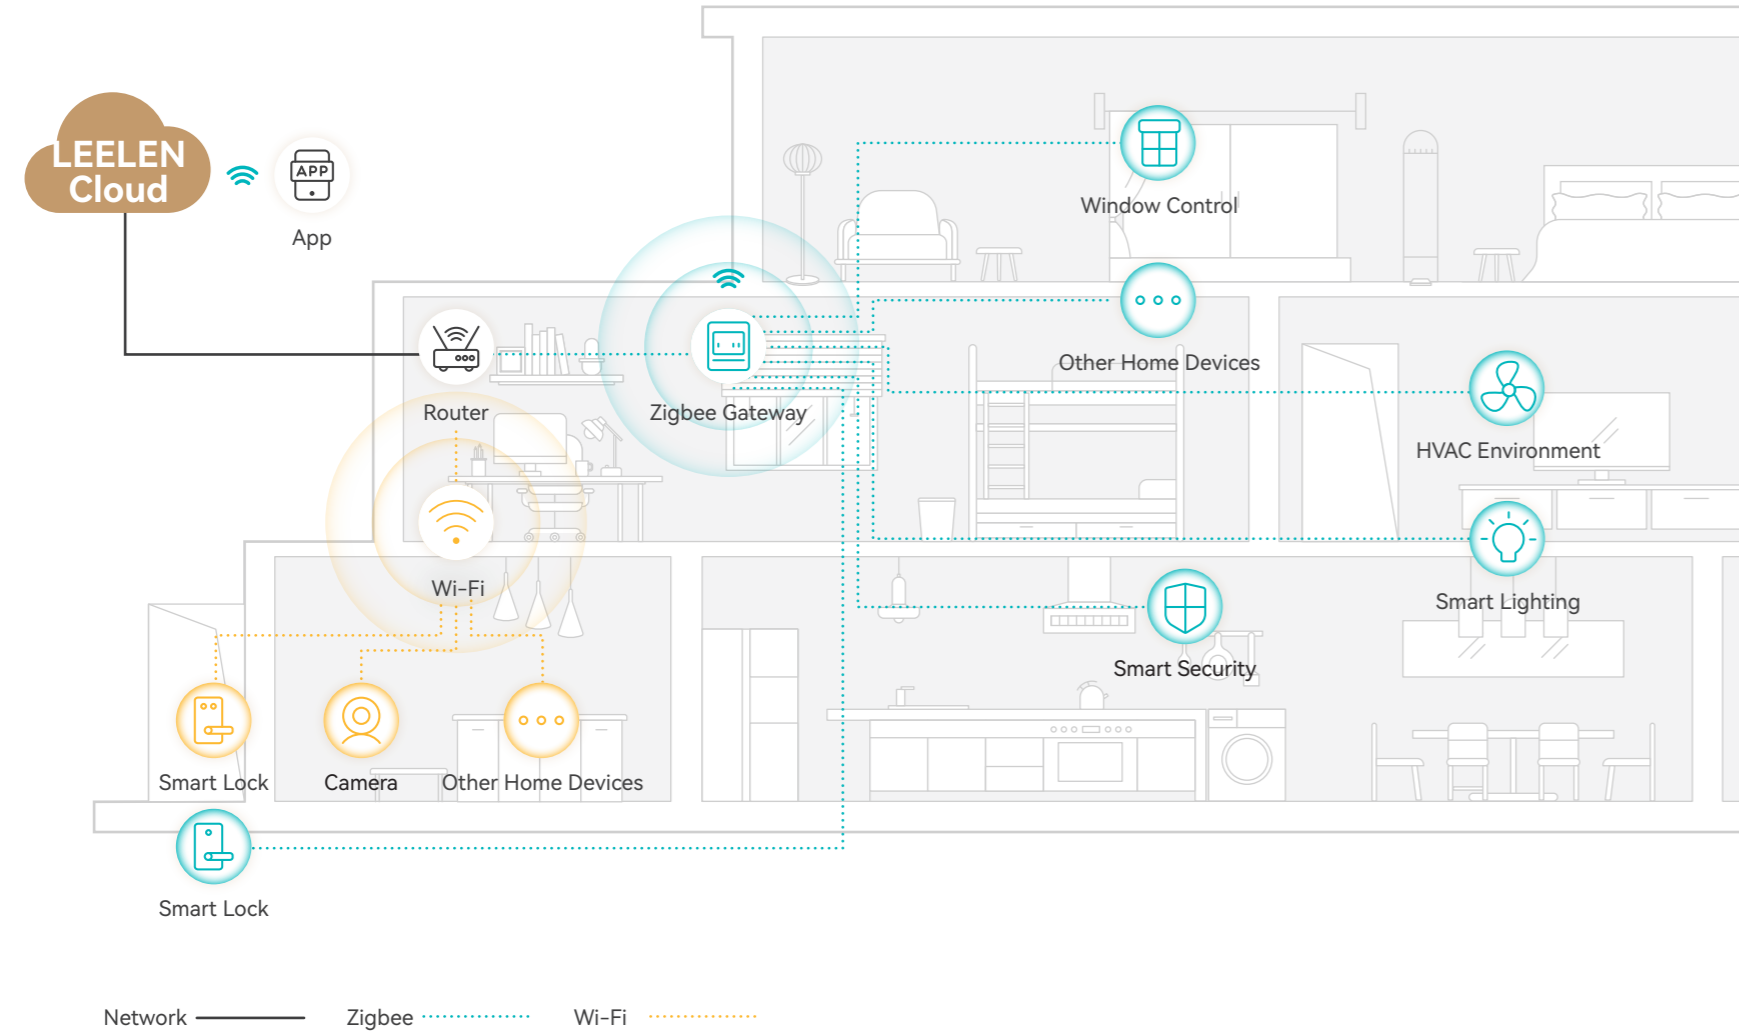

Program overview

The solution uses smart locks as the entrance devices to smart homes, making full use of Internet of Things, Internet, cloud computing, AI and other technologies. It can be remotely controlled and viewed in real time through mobile phones, allowing you and your home to be connected to the Internet at all times. It supports a large number of ecological smart products, combines with preset smart linkage solutions, and uses smart gateways to intelligently open personalized home scenes when different roles open the door, realizing whole-house intelligence. Make going home more ritualistic and enjoy a comfortable life.

Welcome, **home mode** has been turned on for you

Smart Lighting

Window Control

HVAC Environment

Smart Security

Other Home Devices

Home Mode On

Arm Mode Off

Lights On

Air Conditioner On

Curtains Open

.....

Program Topology

Solution Features

Whole house interconnection, enjoy smart life

Linked with smart home devices, achieve rich linkage effects when unlocking and enjoy a portable and beautiful smart life.

Cloud linkage, remote intelligent control

Remote intelligent control, real-time monitoring, video calls, remote unlocking and other functions can be realized through the Mobile App, and door lock information such as unlocking reminders and alarm notifications can be viewed in real time.