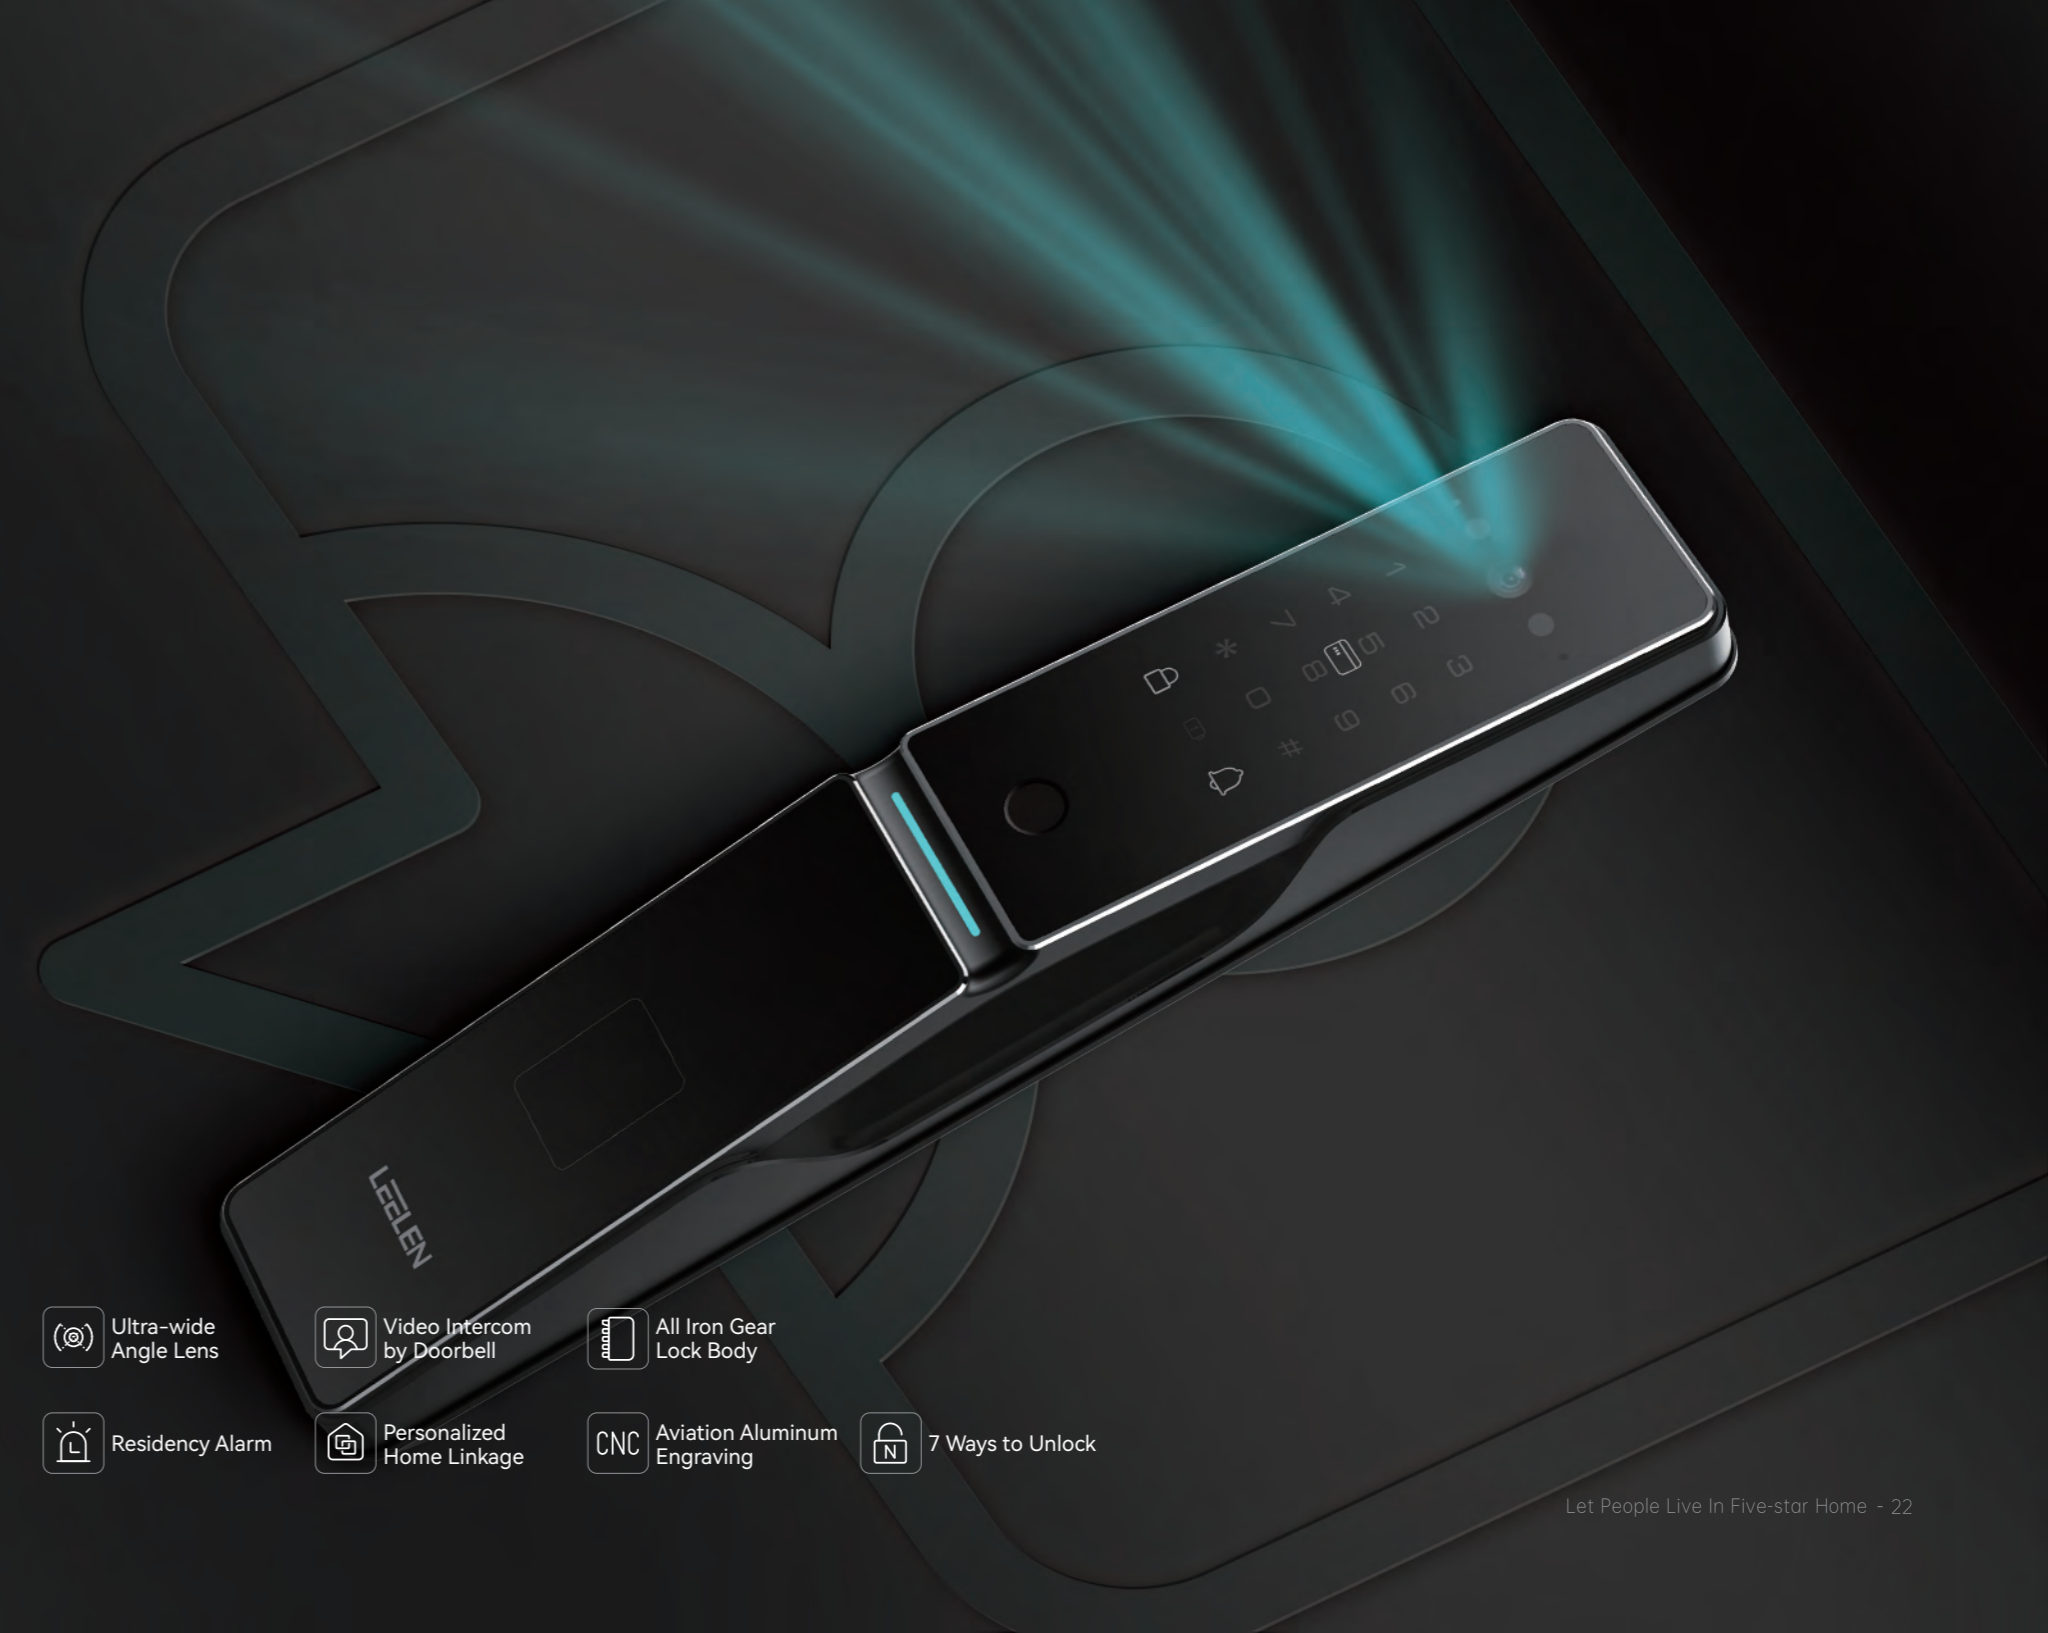

 Video Intercom by Doorbell

 All Iron Gear Lock Body

 Residency Alarm

 Personalized Home Linkage

 CNC Aviation Aluminum Engraving

 7 Ways to Unlock

T03 Max 3D Face Recognition HD Screen Video Smart Lock

Big screen brings new horizons
visible will be safer

Supports video intercom with mobile App and indoor monitor

○ Black

● Bronze

4-inch High-definition Screen

3D Light Structure Face Recognition

Personalized Home Linkage

Ultra-wide Face Recognition

Residency Alarm